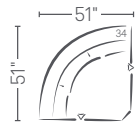

3734-POA Wallsaver Recliner w/Power

A • Antelope

L • Linen

SEATING AND SECTIONAL OPTIONS

PO_
Wallsaver
Recliner w/Power
50W 42D 32H

P23_
LAF Motion
Chair w/Power
40W 42D 32H

34_
Corner Chair
Sectional
51W 51D 32H

20_
Armless Chair
w/ Power Headrest
31W 42D 32H

CT_
Console Table
12W 42D 32H

P21_
RAF Motion
Chair w/Power
40W 42D 32H

P20_
Armless Chair
w/Power
31W 42D 32H

SECTIONAL CONFIGURATIONS